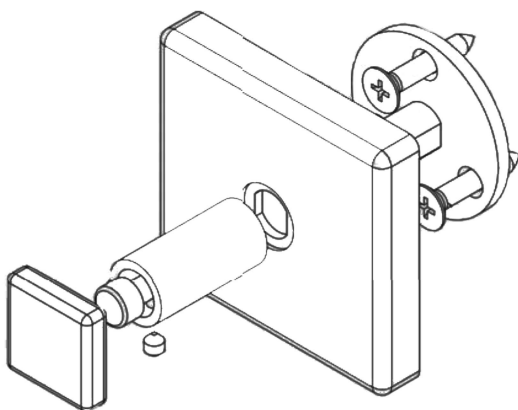

1000 PRIMO COLLECTION ROBE HOOKS

STRAIGHT CLEAN LINES

sales@preferredbathinc.com

www.preferredbathinc.com

(336) 904-6248

STRONG MODERN CONSTRUCTION

- SUPERIOR AND STRONG MOUNTING SYSTEM
- TWO SCREWS USED TO PREVENT ROTATION

HARDWARE INCLUDED

- ZINC DIE-CAST COVER FLANGE - 1
- ZINC DIE-CAST CAP HOOK - 1
- ZINC DIE-CAST POST - 1
- MOUNTING BRACKET - 1
- STAINLESS STEEL MOUNTING HARDWARE AND WALL ANCHORS INCLUDED

PART NUMBERS	FINISH
1000-PC	POLISHED CHROME
1000-BN	BRUSHED NICKEL
1000-ORB	OIL RUBBED BRONZE

WALL MOUNTED

INSTALLATION:

Attach mounting bracket to wall with mounting screws. Slide flange and post over bracket and tighten set screw. Our mounting brackets are designed with horizontal and vertical adjustability for an easy installation.

WOOD BLOCKING IS THE PREFERRED METHOD OF INSTALLATION

Limited Warranty:

Preferred Bath Accessories Inc. warrants to the purchaser that the product will be free from defects in material and workmanship. If the product does not comply with this warranty, Preferred Bath Accessories Inc. will repair or replace the product or, at Preferred Bath Accessories Inc's. option, refund the purchase price. The limited warranty period is for the lifetime of the product. Limitations on the Warranty: The warranty does not cover, normal wear and tear, product abuse, neglect, improper installation or maintenance. Purchaser Requirements: If this product does not meet Preferred Bath Accessories Inc's. warranty, return the product (postage prepaid) to the place of purchase with proof of purchase and a written claim briefly describing the defect. You may be required to provide other information or evidence of the defect.